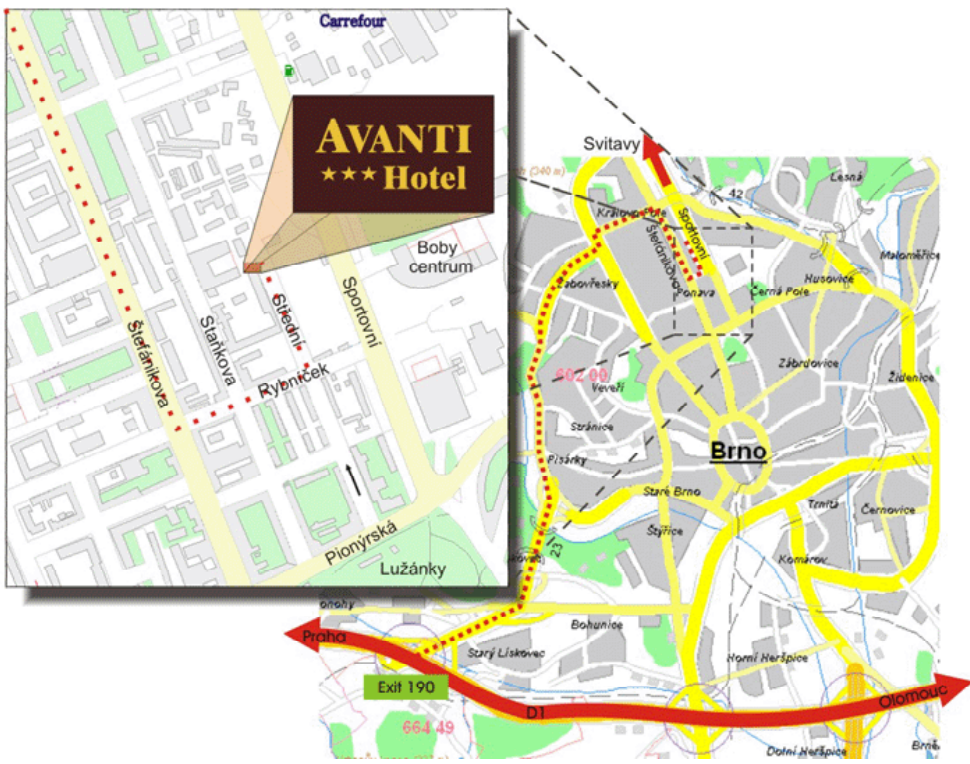

Map and Directions to Hotel Avanti

Stredni 61
Brno 602 00
Czech Republic

Tel +420 541 219 858

Hotel AVANTI is situated not far from the city centre. There are direction signs on main roads leading into Brno.

From the Prague-Brno motorway (D1). Continue to follow D1. Merge onto E461 via exit number 190 toward SVITAVY/BRNO-VYSTAVISTE. Keep LEFT at the fork to continue on E461. Turn SLIGHT RIGHT onto ramp. Merge onto HRADECKA. HRADECKA becomes POD KASTANY. Turn LEFT onto VEVERI. Turn LEFT onto KOTLARSKA/642. Continue to follow 642. KOTLARSKA becomes PIONYRSKA. Turn LEFT onto STREDNI..

The hotel can be also reached by public transport – by tram no. 1 from the railway station in the direction of Reckovice, Hrnčířská stop.

This map is online at: