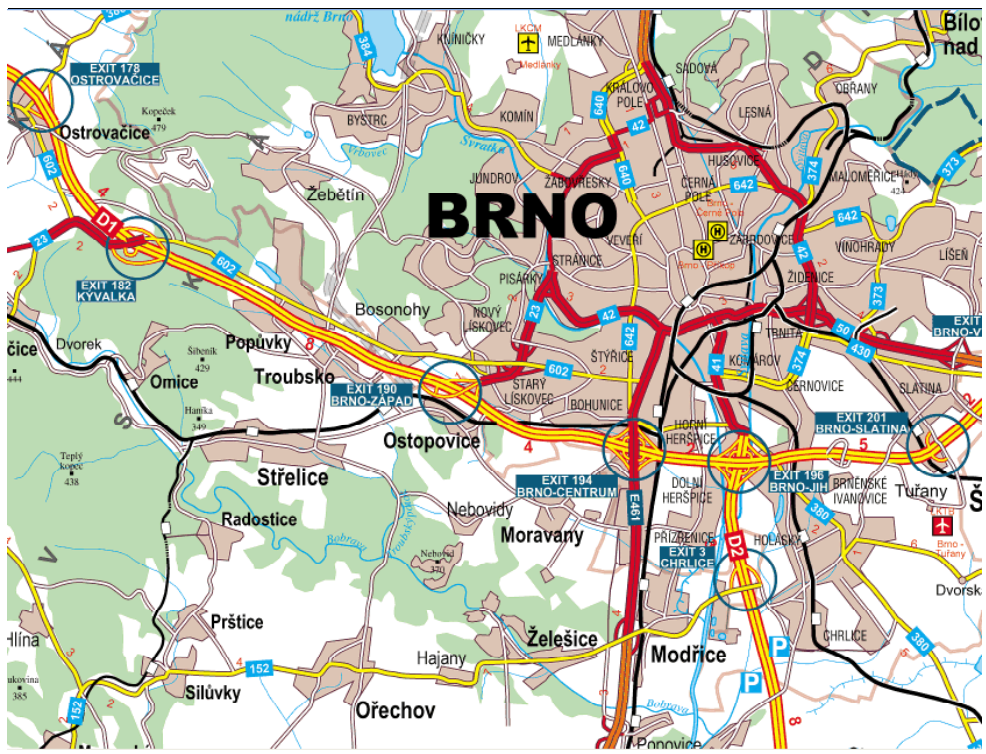

Map and Directions to Hotel Avanti

Stredni 61
Brno 602 00
Czech Republic

Tel +420 541 219 858

Hotel AVANTI is situated not far from the city centre. There are direction signs on main roads leading into Brno.

From the Prague-Brno motorway (D1). Continue to follow D1. Merge onto E461 via exit number 190 toward SVITAVY/BRNO-VYSTAVISTE. Keep LEFT at the fork to continue on E461. Turn SLIGHT RIGHT onto ramp. Merge onto HRADECKA. HRADECKA becomes POD KASTANY. Turn LEFT onto VEVERI. Turn LEFT onto KOTLARSKA/642. Continue to follow 642. KOTLARSKA becomes PIONYRSKA. Turn LEFT onto STREDNI..

The hotel can be also reached by public transport – by tram no. 1 from the railway station in the direction of Reckovice, Hrnčířská stop.

This map is online at: