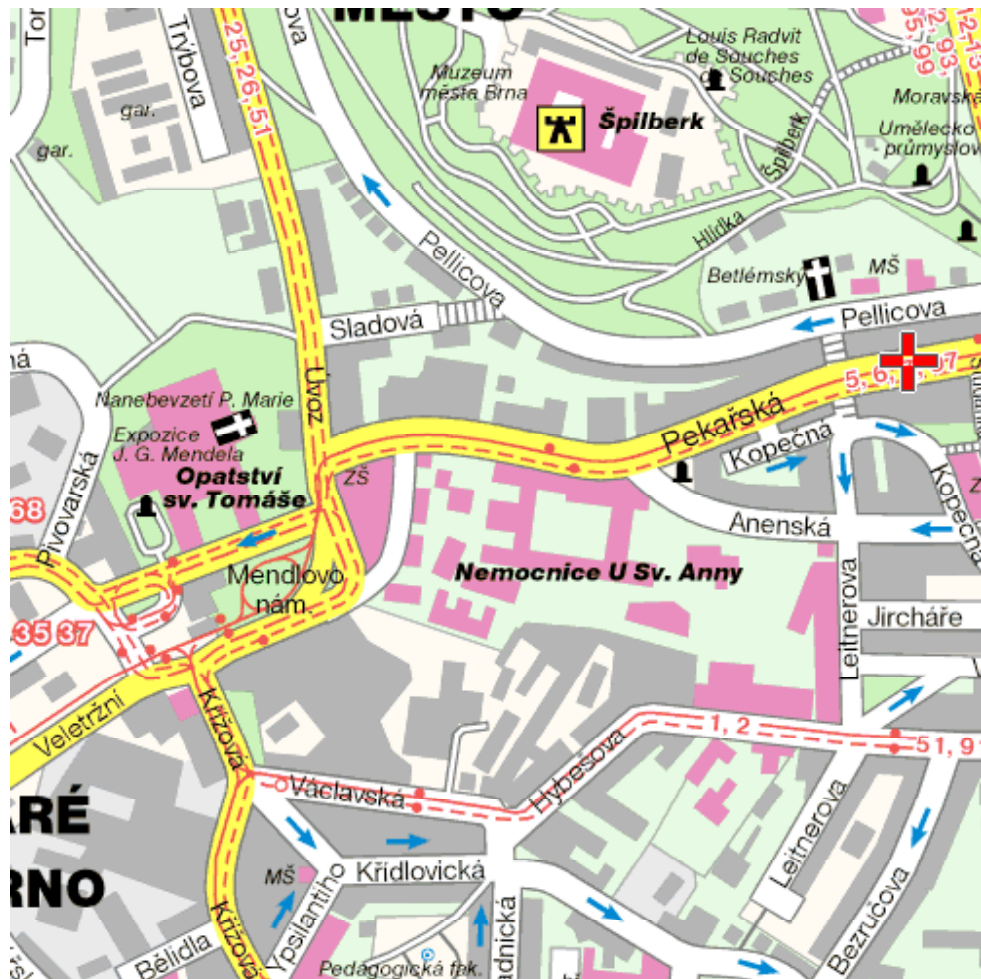

Map and Directions to Hotel Pod Špilberkem

Pekarska 10
Brno 602 00
Czech Republic

Tel +420 543 235 003

Hotel Pod Špilberkem is located in the city centre, close to the bus and train station.

From Prague the motorway D1/ E50. Continue to follow D1. Merge onto E461 via exit number 190 (Brno-Zapad) toward SVITAVY/ BRNO - VYSTAVISTE. Merge onto 42 toward ZIDENICE (BAUEROVA). BAUEROVA becomes PORICI. Turn LEFT onto KRIZOVA/642. Road bends right and then left, then take immediate right onto PEKARSKA. Hotel is about 500 m on left.

PARKING available in the courtyard for free.

This map is online at:
<http://supermapy.centrum.cz/map.php?q1=Pekařská%2010%20Brno>