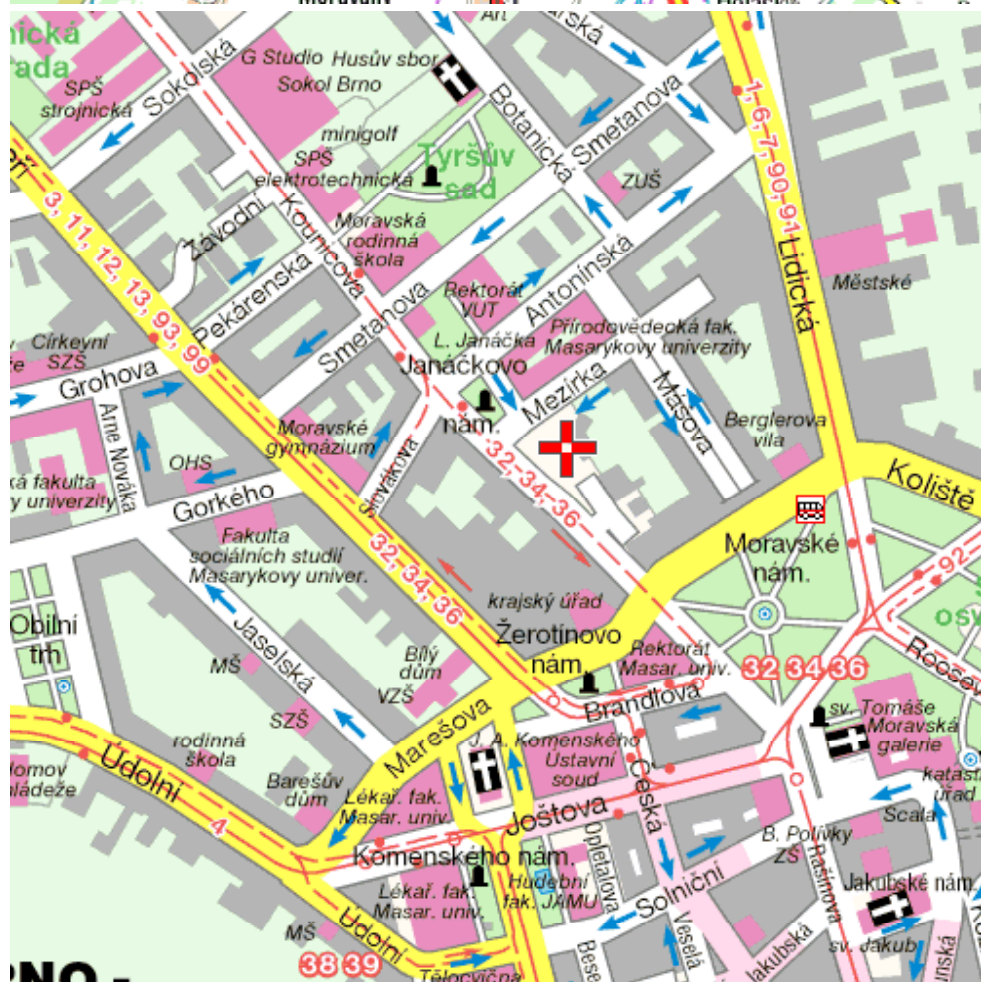

Hotel Continental is located in a quiet part of the city; however, at the same time it is very close to the city centre.

From Prague the motorway D1 / E50, E65. Use EXIT 194B ("Brno-centrum" EXIT) and follow the "Centrum" sign. Merge onto 52 via the ramp, on the left. Turn LEFT onto PORICI/42. Turn RIGHT onto NOVE SADY. Turn LEFT onto HUSOVA. Turn RIGHT onto JOSTOVA. Turn SLIGHT LEFT onto ZEROTINOVO NAMESTI. Turn RIGHT onto MARESOVA/ZEROTINOVO NAMESTI. Turn LEFT onto KOUNICOVA..

Secure parking is available 150 CZK per car or bike outdoors, garage 200 CZK per car or bike