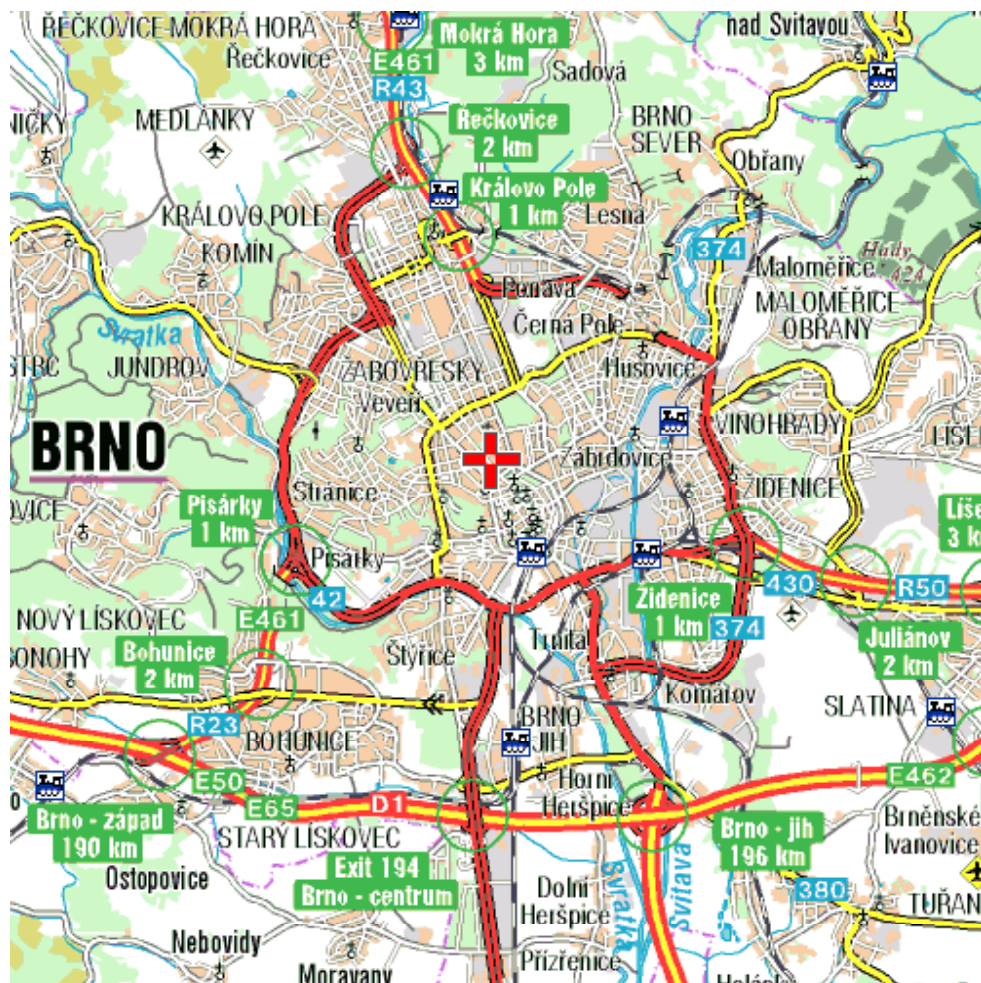

# Map and Directions to Hotel Continental Brno

Kounicova 6  
Brno 657 64  
Czech Republic

Tel +420 54151 9305

Hotel Continental is located in a quiet part of the city; however, at the same time it is very close to the city centre.

From Prague the motorway D1 / E50, E65. Use EXIT 194B ("Brno-centrum" EXIT) and follow the "Centrum" sign. Merge onto 52 via the ramp, on the left. Turn LEFT onto PORICI/42. Turn RIGHT onto NOVE SADY. Turn LEFT onto HUSOVA. Turn RIGHT onto JOSTOVA. Turn SLIGHT LEFT onto ZEROTINOVO NAMESTI. Turn RIGHT onto MARESOVA/ZEROTINOVO NAMESTI. Turn LEFT onto KOUNICOVA..

Secure parking is available 150 CZK per car or bike outdoors, garage 200 CZK per car or bike

This map is online at:  
<http://supermapy.centrum.cz/map.php?q1=Kounicova+6%2C+Brno>